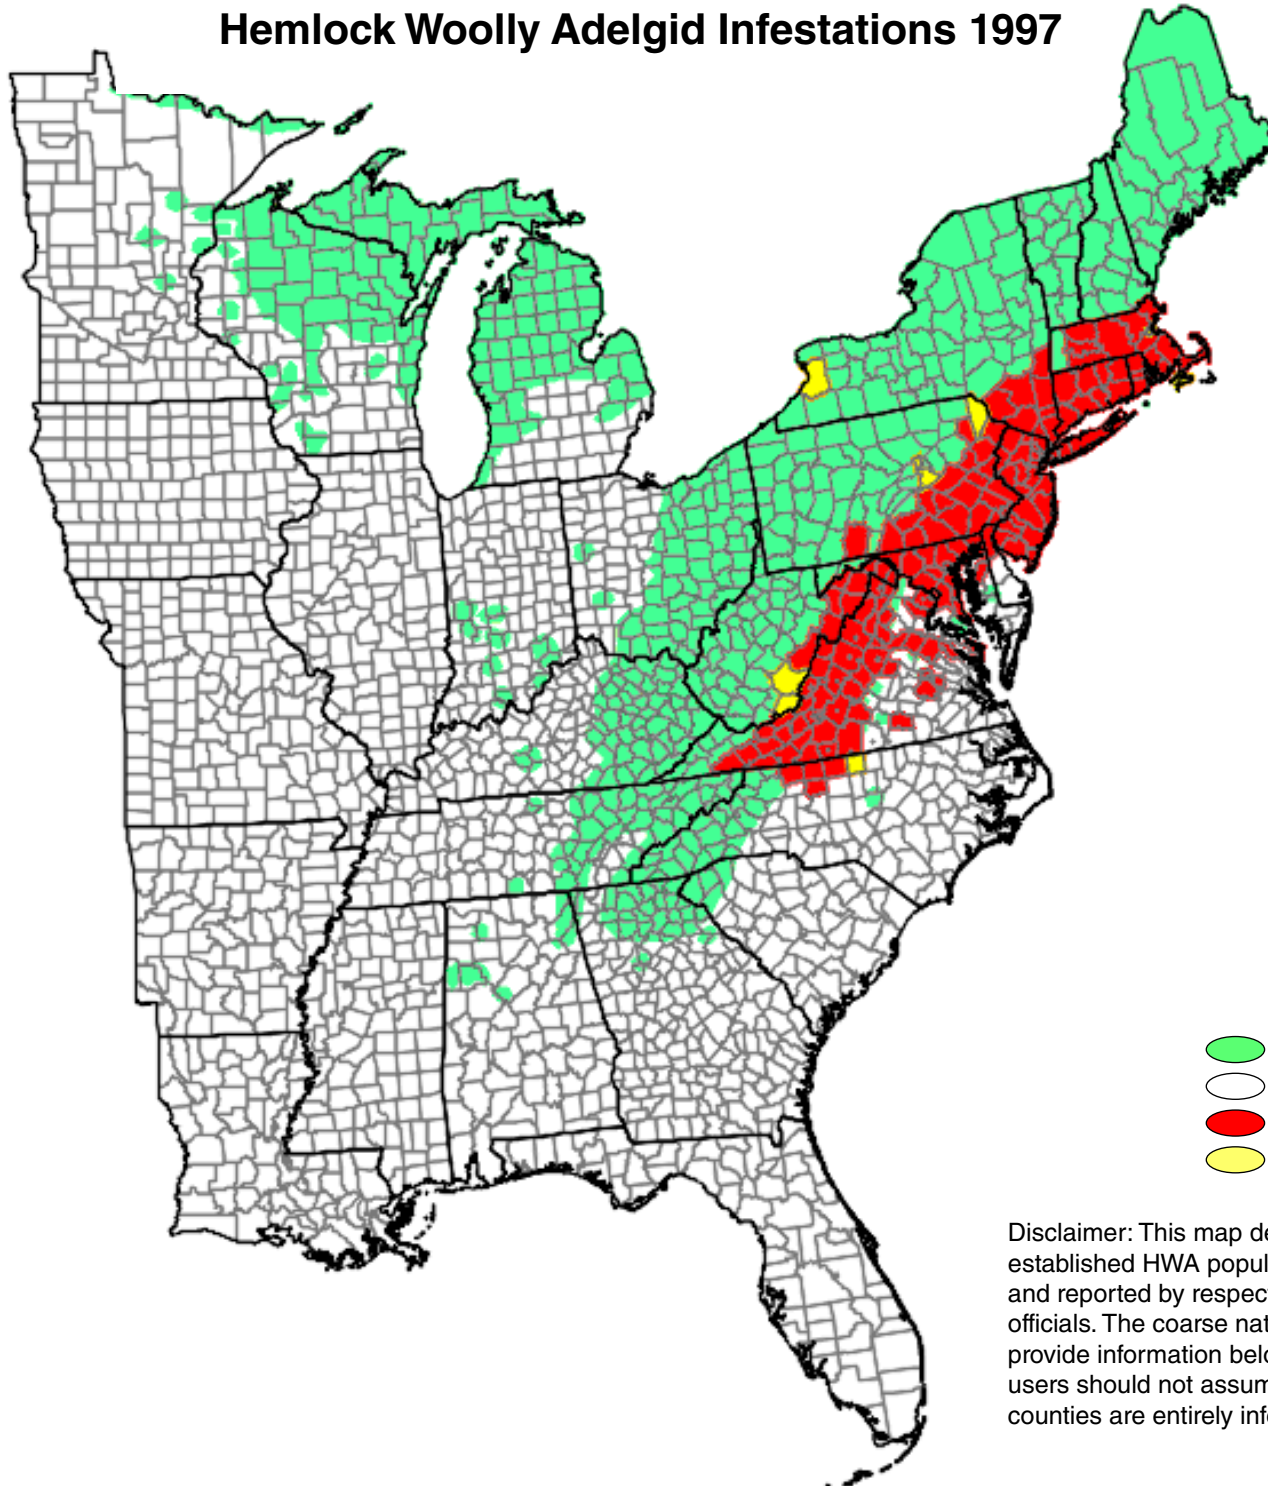

Hemlock Woolly Adelgid Infestations 1997

-  Uninfested Native Range of Hemlock
-  Uninfested Counties
-  Infested Counties
-  Newly infested Counties in 1997

Disclaimer: This map depicts counties with established HWA populations that are confirmed and reported by respective state forest health officials. The coarse nature of the map does not provide information below the county level and users should not assume that highlighted infested counties are entirely infested.

Map Produced by:
USDA Forest Service 09/97