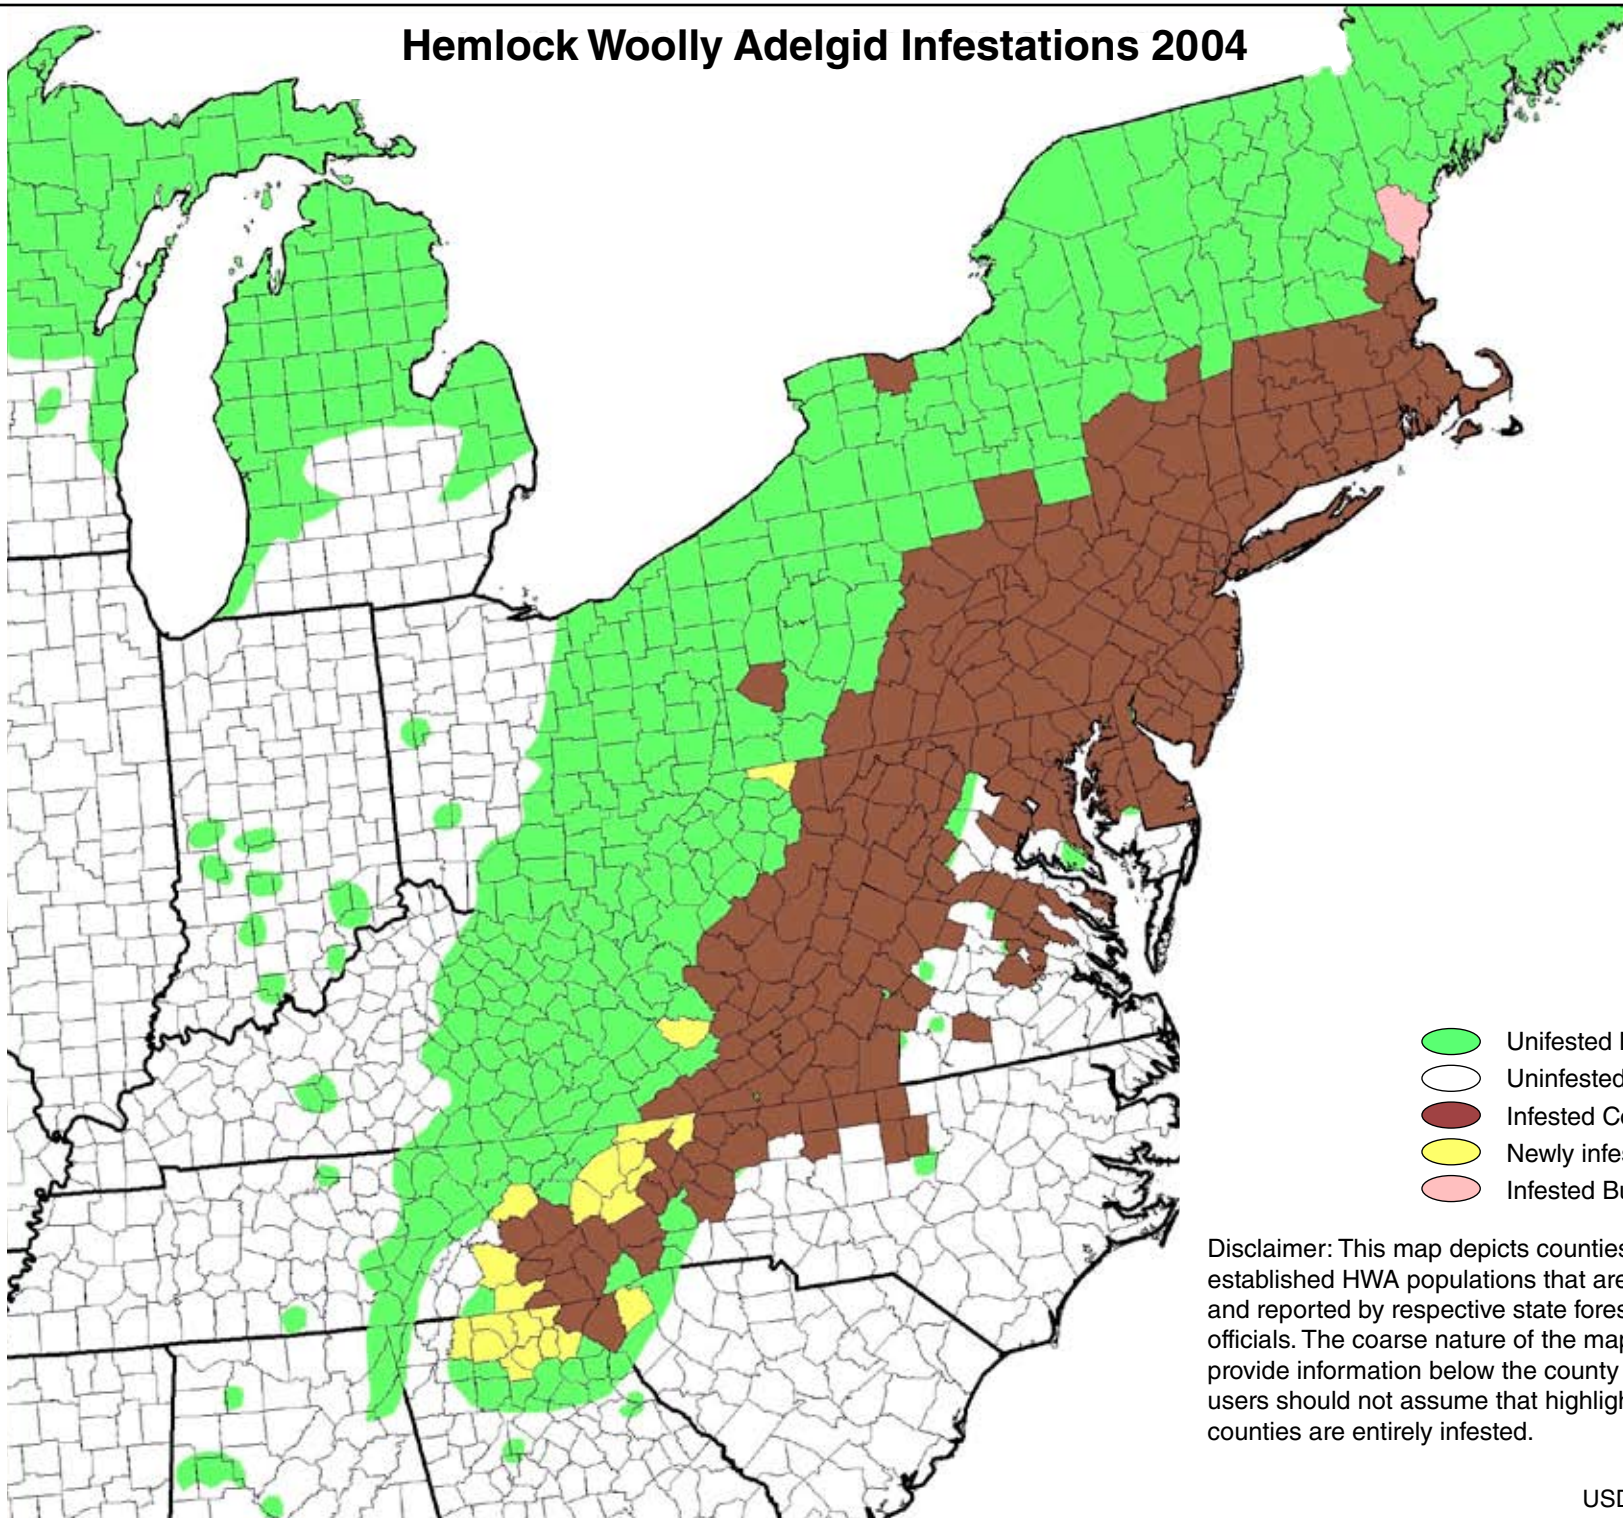

Hemlock Woolly Adelgid Infestations 2004

-  Uninfested Native Range of Hemlock
-  Uninfested Counties
-  Infested Counties
-  Newly infested Counties
-  Infested But Under Eradication

Disclaimer: This map depicts counties with established HWA populations that are confirmed and reported by respective state forest health officials. The coarse nature of the map does not provide information below the county level and users should not assume that highlighted infested counties are entirely infested.

Map Produced by:
USDA Forest Service 01/05/05